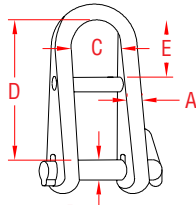

HALYARD SHACKLE

**STAINLESS STEEL
WITH KEY PIN**

ITEM

A

B

C

D

E

WLL

WT

(size)

(lb)

(lb)

316 STAINLESS STEEL

S0164-0005

3/16"

0.20"

0.47"

1.48"

0.52"

500

0.07

S0164-0006

1/4"

0.24"

0.56"

1.70"

0.61"

750

0.11

S0164-0008

5/16"