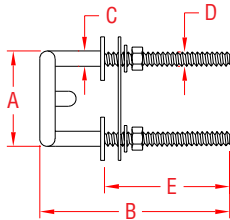

SKI TOW RING

316 STAINLESS STEEL

ITEM

A

B

C

D

E

WT

(size)

(lb)

S3588-0065

2-1/2"

3.94"

0.37"

3/8" - 16

2.38"

0.62

S3588-0075

3"

3.94"

0.37"

3/8" - 16

2.38"