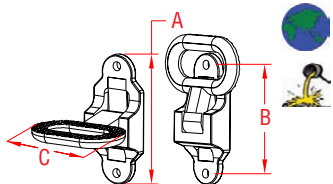

HEAVY DUTY FOLDING STEP

316 STAINLESS STEEL

ITEM

A

B

C

FAST.

WT

(lb)

S3630-0000

4.61"

3.88"

4.38"

5/16"

1.24

NOTE:

USE WHERE TEMPORARY STEP IS REQUIRED. FOLDS UP FLAT WHEN NOT IN USE AND HOLDS EITHER POSITION BY USE OF A LEAF SPRING.

REFERENCE "FASTENER MATCHING CHART" (PAGE 157) FOR COMPATIBLE FASTENERS.