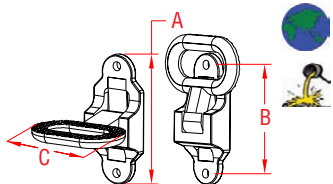

HEAVY DUTY FOLDING STEP

316 STAINLESS STEEL

ITEM

A

B

C

FAST.

WT

S3630-0000

4.61"

3.88"

4.38"

5/16"

1.24

(lb)

NOTE:

USE WHERE TEMPORARY STEP IS REQUIRED. FOLDS UP FLAT WHEN NOT IN USE AND HOLDS EITHER POSITION BY USE OF A LEAF SPRING.

REFERENCE "FASTENER MATCHING CHART" (PAGE 157) FOR COMPATIBLE FASTENERS.