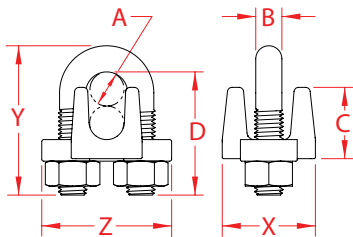

WIRE ROPE CLIP

304 STAINLESS STEEL

Import

Precision
Cast

ITEM	A (size)	B	C	D	X (height)	Y (length)	Z (width)	WT (lb)	PACKAGING TYPE	EACH (qty)	INNER (qty)	CARTON (qty)	UPC
S0122-FS02	1/16"	0.09"	0.41"	0.61"	0.54"	0.72"	0.54"	0.02	POLYBAG	1	10	2000	791506031291
S0122-FS03	1/8"	0.12"	0.48"	0.68"	0.61"	0.79"	0.62"	0.02	POLYBAG	1	10	1500	791506031307
S0122-FS04	5/32"	0.15"	0.56"	0.82"	0.69"	0.95"	0.74"	0.03	POLYBAG	1	10	1000	791506031314
S0122-FS05	3/16"	0.19"	0.62"	0.83"	0.77"	1.00"	0.86"	0.05	POLYBAG	1	10	800	791506031321
S0122-FS07	1/4"	0.23"	0.72"	1.10"	0.86"	1.30"	1.02"	0.08	POLYBAG	1	10	400	791506031338
S0122-FS08	5/16"	0.31"	0.84"	1.28"	1.10"	1.58"	1.33"	0.17	POLYBAG	1	10	200	791506031345
S0122-FS10	3/8"	0.38"	0.96"	1.65"	1.36"	2.00"	1.76"	0.34	POLYBAG	1	10	100	791506031369
S0122-FS13	1/2"	0.47"	1.11"	2.08"	1.58"	2.40"	1.96"	0.50	POLYBAG	1	10	80	791506031376
S0122-FS14	9/16"	0.47"	1.27"	2.22"	1.66"	2.68"	2.05"	0.62	POLYBAG	1	1	50	791506031383
S0122-FS16	5/8"	0.54"	1.30"	2.64"	1.82"	3.07"	2.35"	0.83	POLYBAG	1	1	40	791506031390
S0122-FS20	3/4"	0.54"	1.63"	2.71"	2.05"	3.45"	2.75"	1.27	POLYBAG	1	1	30	791506031406
S0122-FS22	7/8"	0.61"	1.75"	3.42"	2.40"	4.00"	2.86"	1.61	POLYBAG	1	1	20	791506031413
S0122-FS25	1"	0.61"	2.10"	3.73"	2.40"	4.32"	2.97"	2.02	POLYBAG	1	1	15	791506031420
S0122-FS32	1-1/4"	0.85"	2.08"	4.47"	3.16"	5.45"	4.10"	4.40	POLYBAG	1	2	10	791506031437

NOTE:
ALL DIMENSIONS ARE NOMINAL (+/- 3%) AND ARE SUBJECT TO CHANGE WITHOUT NOTICE.