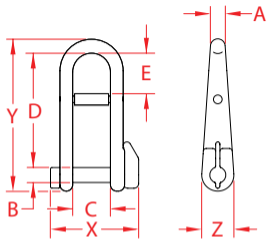

HALYARD SHACKLE WITH KEY PIN

316 STAINLESS STEEL

Import

Precision
Cast

ITEM	A (size)	B	C	D	E	X (height)	Y (length)	Z (width)	WLL (lb)	WT (lb)	PACKAGING TYPE	EACH (qty)	INNER (qty)	CARTON (qty)	UPC
S0164-0005	3/16"	0.20"	0.47"	1.48"	0.52"	1.29"	1.96"	0.39"	500	0.07	POLYBAG	1	10	200	791506035237
S0164-0006	1/4"	0.24"	0.56"	1.70"	0.61"	1.47"	2.25"	0.45"	750	0.11	POLYBAG	1	10	200	791506035244
S0164-0008	5/16"	0.31"	0.75"	2.37"	0.84"	1.84"	3.15"	0.66"	1,000	0.25	POLYBAG	1	10	100	791506035251

NOTE:
ALL DIMENSIONS ARE NOMINAL (+/- 3%) AND ARE SUBJECT TO CHANGE WITHOUT NOTICE.