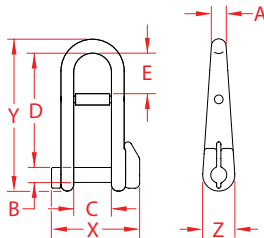

# HALYARD SHACKLE WITH KEY PIN

## 17-4 PH STAINLESS STEEL

Import

Precision  
Cast

ITEM	A (size)	B	C	D	E	X (height)	Y (length)	Z (width)	BL (lb)	WT (lb)	PACKAGING TYPE	EACH (qty)	INNER (qty)	CARTON (qty)	UPC
S0164-HR06	1/4"	0.24"	0.56"	1.70"	0.61"	1.47"	2.25"	0.45"	3,900	0.11	POLYBAG	1	10	300	791506060741

**NOTE:**  
**ALL DIMENSIONS ARE NOMINAL (+/- 3%) AND ARE SUBJECT TO CHANGE WITHOUT NOTICE.**