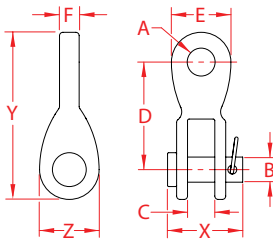

RIGGING TOGGLE

316 STAINLESS STEEL

Import

Precision
Cast

ITEM	A (size)	B	C	D	E	F	X (height)	Y (length)	Z (width)	WLL (lb)	WT (lb)	PACKAGING TYPE	EACH (qty)	INNER (qty)	CARTON (qty)	UPC
S0168-0005	7/32"	0.20"	0.24"	0.87"	0.48"	0.16"	0.61"	1.38"	0.50"	300	0.05	POLYBAG	1	10	1,000	791506035404
S0168-0006	1/4"	0.24"	0.28"	1.12"	0.55"	0.20"	0.80"	1.61"	0.54"	400	0.06	POLYBAG	1	10	500	791506035411
S0168-0008	11/32"	0.32"	0.40"	1.25"	0.70"	0.23"	1.06"	1.95"	0.69"	800	0.10	POLYBAG	1	10	300	791506035428
S0168-0010	3/8"	0.36"	0.48"	1.43"	0.74"	0.26"	1.13"	2.15"	0.73"	1,200	0.16	POLYBAG	1	10	250	791506035435
S0168-0012	1/2"	0.48"	0.52"	2.00"	1.08"	0.36"	1.43"	3.05"	1.08"	1,600	0.32	POLYBAG	1	5	100	791506035442

NOTE:
INCLUDES REMOVABLE CLEVIS PIN.
ALL DIMENSIONS ARE NOMINAL (+/- 3%) AND ARE SUBJECT TO CHANGE WITHOUT NOTICE.