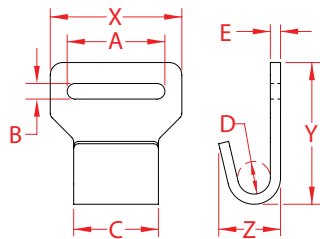

## 304 STAINLESS STEEL

Import

Stamped

ITEM	A (size)	B	C	D	E	X (height)	Y (length)	Z (width)	WLL (lb)	WT (lb)	PACKAGING TYPE	EACH (qty)	INNER (qty)	CARTON (qty)	UPC
S0210-0025	1"	0.13"	0.94"	0.25"	0.08"	1.61"	1.03"	0.56"	350	0.04	POLYBAG	1	10	500	791506037279
S0210-0038	1-1/2"	0.28"	1.70"	0.63"	0.20"	2.64"	2.77"	1.20"	1,000	0.43	POLYBAG	1	5	50	791506037286
S0210-0050	2"	0.30"	1.70"	0.63"	0.20"	2.64"	2.84"	1.24"	1,500	0.42	POLYBAG	1	5	100	791506037293

**NOTE:**  
**USE TO ATTACH TO TRAILER FRAME OR S0210-0025 TO FOOTMAN'S LOOP (S0224-SERIES).**  
**ALL DIMENSIONS ARE NOMINAL (+/- 3%) AND ARE SUBJECT TO CHANGE WITHOUT NOTICE.**