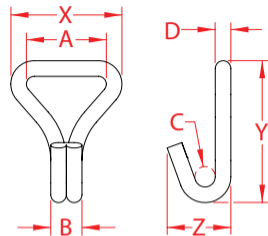

DOUBLE "J" WEB HOOK

304 STAINLESS STEEL

Import

Wire Formed

ITEM	A (size)	B	C	D	X (height)	Y (length)	Z (width)	WLL (lb)	WT (lb)	PACKAGING TYPE	EACH (qty)	INNER (qty)	CARTON (qty)	UPC
S0211-0025	1"	0.56"	0.78"	0.27"	1.71"	2.41"	1.35"	400	0.15	POLYBAG	1	25	250	791506037309
S0211-0038	1-1/2"	0.78"	0.78"	0.38"	2.29"	3.52"	1.74"	1,000	0.42	POLYBAG	1	25	100	791506037316
S0211-0050	2"	0.78"	0.78"	0.38"	2.78"	3.54"	1.60"	1,500	0.40	POLYBAG	1	25	100	791506037323

NOTE:
ALL DIMENSIONS ARE NOMINAL (+/- 3%) AND ARE SUBJECT TO CHANGE WITHOUT NOTICE.