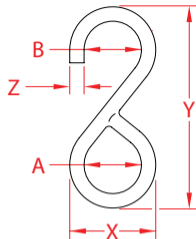

WELDED "S" WEB HOOK

316 STAINLESS STEEL

Import

Wire
Formed

ITEM	A (size)	B	X (height)	Y (length)	Z (width)	WLL (lb)	WT (lb)	PACKAGING TYPE	EACH (qty)	INNER (qty)	CARTON (qty)	UPC
S0212-0025	1"	1.00"	1.50"	3.50"	0.25"	200	0.11	POLYBAG	1	10	100	791506037330
S0212-0038	1-1/2"	1.50"	2.12"	4.50"	0.31"	300	0.23	POLYBAG	1	10	100	791506037347
S0212-0050	2"	2.00"	2.75"	6.18"	0.38"	400	0.44	POLYBAG	1	10	100	791506037354

NOTE:

QUALITY "S" HOOK IS WELDED TO PREVENT WEBBING FROM SLIPPING THROUGH.

BULK ORDERS OF OTHER SIZES OR TYPES MAY BE PLACED ON SPECIAL ORDER.

ALL DIMENSIONS ARE NOMINAL (+/- 3%) AND ARE SUBJECT TO CHANGE WITHOUT NOTICE.