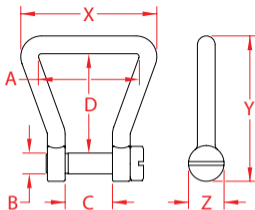

# WEBBING SHACKLE

316 STAINLESS STEEL

Import

Precision  
Cast

Suncor  
Exclusive

ITEM	A (size)	B	C	D	X (height)	Y (length)	Z (width)	WLL (lb)	WT (lb)	PACKAGING TYPE	EACH (qty)	INNER (qty)	CARTON (qty)	UPC
S0231-0025	1"	0.19"	0.33"	1.14"	1.39"	1.55"	0.33"	200	0.03	POLYBAG	1	100	1,000	791506037590

**NOTE:**

**PATENTED "NO SNAG" DESIGN. CAN BE USED IN COMBINATION WITH WALL CLIP S0230-0000: PIN FITS THROUGH HOLE IN CLIP. USE WITH FLAT WEB HOOK OR WITH WEBBING WITH SEWN LOOP (S0232-SERIES). COMPATIBLE WITH SWIVEL PAD EYE. ALL DIMENSIONS ARE NOMINAL (+/- 3%) AND ARE SUBJECT TO CHANGE WITHOUT NOTICE.**