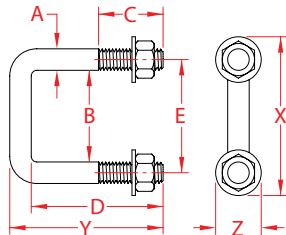

SQUARE U-BOLT

304 STAINLESS STEEL

Import

Wire
Formed

ITEM	A (size)	B	C	D	E	X (height)	Y (length)	Z (width)	WLL (lb)	WT (lb)	PACKAGING TYPE	EACH (qty)	INNER (qty)	CARTON (qty)	UPC
S0356-102X3	3/8"	2.00"	1.50"	3.02"	2.38"	2.95"	3.40"	0.57"	1,090	0.29	POLYBAG	1	1	50	791506043133
S0356-102X5	3/8"	2.00"	3.00"	5.02"	2.38"	2.95"	5.40"	0.57"	1,090	0.40	POLYBAG	1	1	50	791506043140
S0356-102X7	3/8"	2.00"	3.75"	7.00"	2.38"	2.95"	7.38"	0.57"	1,090	0.44	POLYBAG	1	1	50	791506043157
S0356-104X3	3/8"	4.00"	1.50"	3.00"	4.38"	4.95"	3.38"	0.57"	1,090	0.34	POLYBAG	1	1	50	791506043164
S0356-104X5	3/8"	4.00"	3.00"	5.00"	4.38"	4.95"	5.38"	0.57"	1,090	0.46	POLYBAG	1	1	40	791506043171
S0356-104X7	3/8"	4.00"	3.75"	7.00"	4.38"	4.95"	7.38"	0.57"	1,090	0.57	POLYBAG	1	1	40	791506043188
S0356-106X5	3/8"	6.00"	3.00"	4.92"	6.38"	6.95"	5.30"	0.57"	1,090	0.53	POLYBAG	1	1	40	791506043195
S0356-106X7	3/8"	6.00"	3.75"	7.00"	6.38"	6.95"	7.38"	0.57"	1,090	0.65	POLYBAG	1	1	40	791506043201
S0356-106X9	3/8"	6.00"	5.63"	9.00"	6.38"	6.95"	9.38"	0.57"	1,090	0.67	POLYBAG	1	1	40	791506043218

NOTE:
EACH SET INCLUDES 2 NUTS AND 2 WASHERS. THREADS ARE "UNC" 3/8"-16.
ALL DIMENSIONS ARE NOMINAL (+/- 3%) AND ARE SUBJECT TO CHANGE WITHOUT NOTICE.