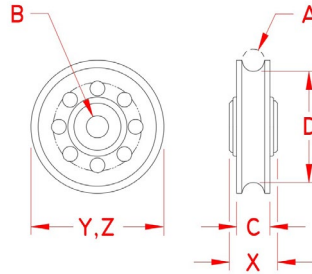

# ROPE SHEAVE (BUSH) 316 STAINLESS STEEL

ITEM	A (rope size)	B (bore)	C (rim width)	D	X (height)	Y (length)	Z (width)	WLL (lb)	WT (lb)	PACKAGING TYPE	EACH (qty)	INNER (qty)	CARTON (qty)	UPC
S0410-0707	1/4"	1/4"	0.38"	1.00"	0.53"	1.25"	1.25"	400	0.09	POLYBAG	1	1	195	791506044185
S0410-0807	5/16"	1/4"	0.44"	1.44"	0.65"	1.75"	1.75"	600	0.18	POLYBAG	1	1	195	791506044192
S0410-0808	5/16"	5/16"	0.44"	1.44"	0.65"	1.75"	1.75"	600	0.18	POLYBAG	1	1	195	791506044208
S0410-0810	5/16"	3/8"	0.44"	1.44"	0.65"	1.75"	1.75"	600	0.18	POLYBAG	1	1	78	791506044215
S0410-1010	3/8"	3/8"	0.56"	1.88"	0.82"	2.25"	2.25"	1,000	0.34	POLYBAG	1	1	78	791506044222
S0410-1013	3/8"	1/2"	0.56"	1.88"	0.82"	2.25"	2.25"	1,000	0.34	POLYBAG	1	1	78	791506044239
S0410-1207	7/16"	1/4"	0.72"	2.81"	0.94"	3.25"	3.25"	1,500	0.84	POLYBAG	1	1	20	791506044246
S0410-1210	7/16"	3/8"	0.72"	2.81"	0.94"	3.25"	3.25"	1,500	0.84	POLYBAG	1	1	20	791506044253
S0410-1313	1/2"	1/2"	0.72"	2.75"	0.94"	3.25"	3.25"	1,500	0.84	POLYBAG	1	1	39	791506044260
S0410-1320	1/2"	3/4"	0.72"	2.75"	0.94"	3.25"	3.25"	1,500	0.84	POLYBAG	1	1	39	791506044277
S0410-1410	9/16"	3/8"	0.94"	3.69"	1.13"	4.25"	4.25"	3,000	1.70	POLYBAG	1	1	20	791506044284
S0410-1413	9/16"	1/2"	0.94"	3.69"	1.13"	4.25"	4.25"	3,000	1.68	POLYBAG	1	1	20	791506044291
S0410-1613	5/8"	1/2"	0.94"	3.63"	1.13"	4.25"	4.25"	3,000	1.58	POLYBAG	1	1	20	791506044307
S0410-1616	5/8"	5/8"	0.94"	3.63"	1.13"	4.25"	4.25"	3,000	1.55	POLYBAG	1	1	28	791506044314
S0410-2013	3/4"	1/2"	1.13"	4.50"	1.38"	5.25"	5.25"	5,000	2.67	POLYBAG	1	1	12	791506044321
S0410-2016	3/4"	5/8"	1.13"	4.50"	1.38"	5.25"	5.25"	5,000	2.65	POLYBAG	1	1	12	791506044338
S0410-2513	1"	1/2"	1.38"	5.25"	1.63"	6.25"	6.25"	8,000	4.84	POLYBAG	1	1	10	791506044345
S0410-2520	1"	3/4"	1.38"	5.25"	1.63"	6.25"	6.25"	8,000	4.82	POLYBAG	1	1	10	791506044352