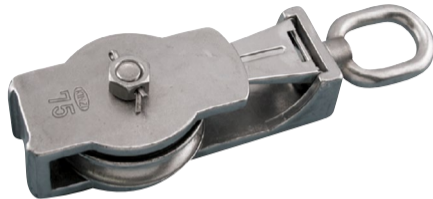

# SEINE BLOCK W/ EYE (ROPE)

316 STAINLESS STEEL

Import

Precision  
Cast

ITEM	A	B (rope size)	C	D	X (height)	Y (length)	Z (width)	WLL (lb)	WT (lb)	SHEAVE	PACKAGING TYPE	EACH (qty)	INNER (qty)	CARTON (qty)	UPC
S0427-0075-R	3.25"	1/2"	0.94"	2.75"	8.75"	3.25"	2.68"	1,500	3.12	S0410-1313	POLYBAG	1	1	1	791506045021
S0427-0100-R	4.25"	5/8"	0.94"	3.63"	9.75"	4.25"	3.05"	2,500	5.92	S0410-1616	POLYBAG	1	1	1	791506045052

**NOTE: SUPPLIED WITH REMOVABLE 316 OR 304 STAINLESS SHEAVE.**

**EYE IS NOT REMOVABLE.**

**ALL DIMENSIONS ARE NOMINAL (+/- 3%) AND ARE SUBJECT TO CHANGE WITHOUT NOTICE.**