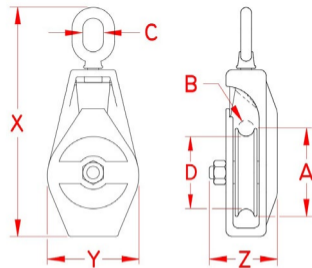

# SEINE BLOCK W/ EYE (ROPE)

316 STAINLESS STEEL

Import

Precision  
Cast

ITEM	A	B (rope size)	C	D	X (height)	Y (length)	Z (width)	WLL (lb)	WT (lb)	SHEAVE	PACKAGING TYPE	EACH (qty)	INNER (qty)	CARTON (qty)	UPC
S0427-0075-R	3.25"	1/2"	0.94"	2.75"	8.75"	3.25"	2.68"	1,500	3.12	S0410-1313	POLYBAG	1	1	1	791506045021
S0427-0100-R	4.25"	5/8"	0.94"	3.63"	9.75"	4.25"	3.05"	2,500	5.92	S0410-1616	POLYBAG	1	1	1	791506045052

**NOTE: SUPPLIED WITH REMOVABLE 316 OR 304 STAINLESS SHEAVE.**

**EYE IS NOT REMOVABLE.**

**ALL DIMENSIONS ARE NOMINAL (+/- 3%) AND ARE SUBJECT TO CHANGE WITHOUT NOTICE.**