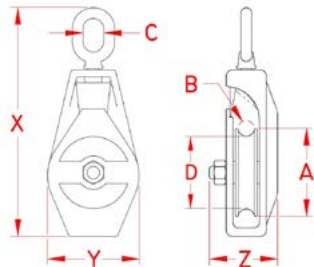

SEINE BLOCK W/ EYE (ROPE)

316 STAINLESS STEEL

Import

Precision
Cast

ITEM	A	B (rope size)	C	D	X (height)	Y (length)	Z (width)	WLL (lb)	WT (lb)	SHEAVE	PACKAGING TYPE	EACH (qty)	INNER (qty)	CARTON (qty)	UPC
S0427-0075	3"	1/2"	0.94"	2.30"	8.75"	3.25"	2.68"	1,500	3.12	S0400-0075	POLYBAG	1	1	10	791506045014
S0427-0100	4"	5/8"	0.94"	3.27"	9.75"	4.25"	3.05"	2,500	5.92	S0400-0100	POLYBAG	1	1	5	791506045045

NOTE: SUPPLIED WITH REMOVABLE 316 OR 304 STAINLESS SHEAVE.

EYE IS NOT REMOVABLE.

ALL DIMENSIONS ARE NOMINAL (+/- 3%) AND ARE SUBJECT TO CHANGE WITHOUT NOTICE.