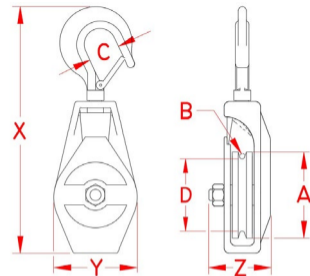

# SEINE BLOCK W/ HOOK (WIRE)

316 STAINLESS STEEL

Import

Precision  
Cast

ITEM	A	B (wire size)	C	D	X (height)	Y (length)	Z (width)	WLL (lb)	WT (lb)	SHEAVE	PACKAGING TYPE	EACH (qty)	INNER (qty)	CARTON (qty)	UPC
S0427-H075-W	3.25"	3/16"	0.71"	2.75"	9.50"	3.25"	2.68"	1,500	3.12	S0412-0513	POLYBAG	1	1	1	791506045090
S0427-H100-W	4.25"	1/4"	1.26"	3.50"	12.00"	4.25"	3.05"	2,500	5.92	S0412-0716	POLYBAG	1	1	1	791506045120

**NOTE: SUPPLIED WITH REMOVABLE 316 OR 304 STAINLESS SHEAVE.**

**HOOK IS NOT REMOVABLE.**

**ALL DIMENSIONS ARE NOMINAL (+/- 3%) AND ARE SUBJECT TO CHANGE WITHOUT NOTICE.**