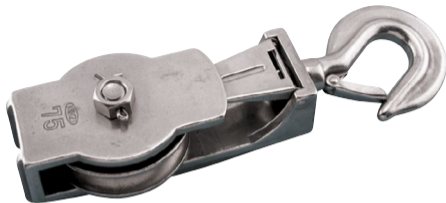

# SEINE BLOCK W/ HOOK (WIRE)

316 STAINLESS STEEL

Import

Precision  
Cast

ITEM	A	B (wire size)	C	D	X (height)	Y (length)	Z (width)	WLL (lb)	WT (lb)	SHEAVE	PACKAGING TYPE	EACH (qty)	INNER (qty)	CARTON (qty)	UPC
S0427-H075-W	3.25"	3/16"	0.71"	2.75"	9.50"	3.25"	2.68"	1,500	3.12	S0412-0513	POLYBAG	1	1	1	791506045090
S0427-H100-W	4.25"	1/4"	1.26"	3.50"	12.00"	4.25"	3.05"	2,500	5.92	S0412-0716	POLYBAG	1	1	1	791506045120

**NOTE: SUPPLIED WITH REMOVABLE 316 OR 304 STAINLESS SHEAVE.**

**HOOK IS NOT REMOVABLE.**

**ALL DIMENSIONS ARE NOMINAL (+/- 3%) AND ARE SUBJECT TO CHANGE WITHOUT NOTICE.**