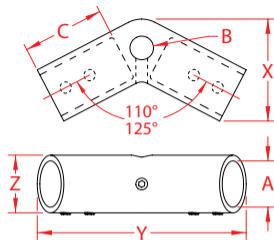

## 316 STAINLESS STEEL

Import

Precision  
Cast

ITEM	A (size)	B	C	X (height)	Y (length)	Z (width)	WT (lb)	PACKAGING TYPE	EACH (qty)	INNER (qty)	CARTON (qty)	UPC
<b>110 DEGREE ANGLE</b>												
S3663-0000	7/8"	0.51"	1.88"	2.83"	4.37"	1.17"	0.70	POLYBAG	1	1	50	791506056829
<b>125 DEGREE ANGLE</b>												
S3663-0001	1"	0.51"	1.90"	2.60"	4.58"	1.26"	0.74	POLYBAG	1	1	25	791506056836

**NOTE:**  
**COMES WITH 4 SET SCREWS IN UNDERSIDE; OTHER ANGLES ARE AVAILABLE FOR BULK ORDERS.**  
**ALL DIMENSIONS ARE NOMINAL (+/- 3%) AND ARE SUBJECT TO CHANGE WITHOUT NOTICE.**