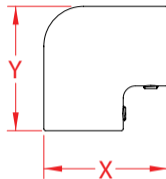

RAIL ELBOW, 90 DEGREE 316 STAINLESS STEEL

Import

Precision
Cast

ITEM	A (size)	X (height)	Y (length)	Z (width)	WT (lb)	PACKAGING TYPE	EACH (qty)	INNER (qty)	CARTON (qty)	UPC
S3665-0900	7/8"	2.00"	2.00"	1.18"	0.32	POLYBAG	1	1	50	791506056843
S3665-0901	1"	2.05"	2.05"	1.25"	0.36	POLYBAG	1	1	50	791506056850

NOTE:

SOLD INDIVIDUALLY, WITH SET SCREWS. USE 1/8" ALLEN KEY.

ALL DIMENSIONS ARE NOMINAL (+/- 3%) AND ARE SUBJECT TO CHANGE WITHOUT NOTICE.