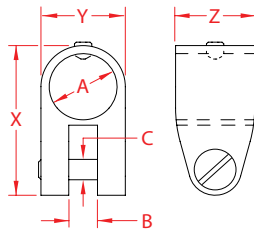

HEAVY TOP SLIDE

316 STAINLESS STEEL

Import

Precision
Cast

ITEM	A (size)	B	C	X (height)	Y (length)	Z (width)	WT (lb)	PACKAGING TYPE	EACH (qty)	INNER (qty)	CARTON (qty)	UPC
S3681-1001	1"	0.42"	0.31"	2.30"	1.28"	1.20"	0.42	POLYBAG	1	1	75	791506057079

NOTE:

TOP CAP AND SLIDE WILL FIT TOGETHER.

ALL DIMENSIONS ARE NOMINAL (+/- 3%) AND ARE SUBJECT TO CHANGE WITHOUT NOTICE.