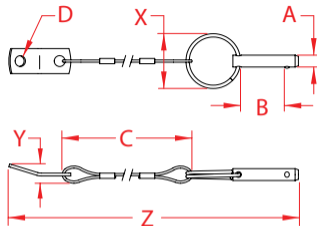

# LANYARD WITH PIN

## STAINLESS STEEL

Import

Precision  
Cast

ITEM	A (size)	B	C	D	X (height)	Y (length)	Z (width)	WT (lb)	PACKAGING TYPE	EACH (qty)	INNER (qty)	CARTON (qty)	UPC
S3685-0000	0.25"	0.90"	6.00"	0.23"	1.14"	0.44"	9.50"	0.04	POLYBAG	1	10	1,000	791506057208

**NOTE:**  
**ALL DIMENSIONS ARE NOMINAL (+/- 3%) AND ARE SUBJECT TO CHANGE WITHOUT NOTICE.**