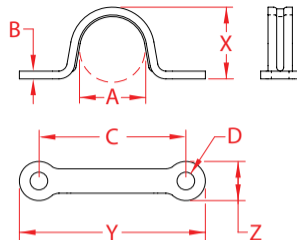

STAMPED PAD EYE

304 STAINLESS STEEL

Import

Stamped

ITEM	A (max. diameter)	B	C	D	FASTENER	X (height)	Y (length)	Z (width)	WLL (lb)	WT (lb)	PACKAGING TYPE	EACH (qty)	INNER (qty)	CARTON (qty)	UPC
S3710-0010	0.42"	0.05"	1.20"	0.15"	—	0.50"	1.52"	0.34"	220	0.01	POLYBAG	1	5	100	791506057567
S3710-0015	0.55"	0.08"	1.40"	0.18"	—	0.62"	1.84"	0.44"	230	0.02	POLYBAG	1	5	100	791506057574
S3710-0020	0.75"	0.08"	1.75"	0.19"	—	0.82"	2.22"	0.47"	350	0.03	POLYBAG	1	1	50	791506057581
S3710-0028	0.93"	0.09"	2.50"	0.18"	—	1.14"	2.94"	0.40"	250	0.03	POLYBAG	1	1	25	791506057598
S3710-0032	1.12"	0.12"	2.72"	0.22"	#14	1.30"	3.31"	0.57"	400	0.05	POLYBAG	1	1	10	791506057604

NOTE:
ALL DIMENSIONS ARE NOMINAL (+/- 3%) AND ARE SUBJECT TO CHANGE WITHOUT NOTICE.