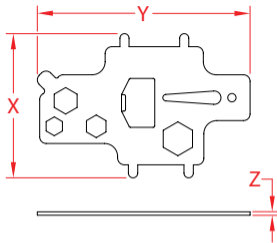

# MULTI-TASK DECK KEY

304 STAINLESS STEEL

Import

Precision  
Cast

Suncor  
Exclusive

| ITEM       | X<br>(height) | Y<br>(length) | Z<br>(width) | WT<br>(lb) | PACKAGING<br>TYPE | EACH<br>(qty) | INNER<br>(qty) | CARTON<br>(qty) | UPC          |
|------------|---------------|---------------|--------------|------------|-------------------|---------------|----------------|-----------------|--------------|
| S3925-0000 | 2.75"         | 4.05"         | 0.10"        | 0.16       | POLYBAG           | 1             | 5              | 200             | 791506058526 |

**NOTE:**

**DECK KEY COMES WITH COLOR LANYARD. FITS ALL DECK PLATE CAPS AND COMES WITH BUILT-IN BOTTLE OPENER, SCREWDRIVER, SHACKLE KEY AND #6, #10, 1/4" AND 3/8" HEX DRIVES. ALL DIMENSIONS ARE NOMINAL (+/- 3%) AND ARE SUBJECT TO CHANGE WITHOUT NOTICE.**