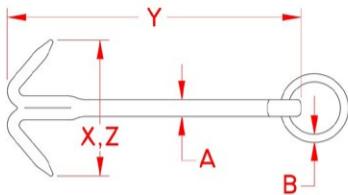

HOOK ANCHOR

316 STAINLESS STEEL

Import

ITEM	SIZE (lb)	A	B	X (height)	Y (length)	Z (width)	WT (lb)	PACKAGING TYPE	EACH (qty)	INNER (qty)	CARTON (qty)	UPC
S7601-0000	1	0.50"	0.24"	4.43"	8.03"	4.43"	0.80	POLY BAG	1	1	25	791506058755
S7602-0000	2	0.65"	0.32"	6.30"	9.72"	6.30"	1.67	POLY BAG	1	1	25	791506058762
S7603-0000	4	0.75"	0.39"	7.70"	12.57"	7.70"	4.31	POLY BAG	1	1	15	791506058779

NOTE: HOOK ANCHOR FEATURES 4 FIXED PRONGS AND A ROUND RING FOR EASY ATTACHMENT TO CHAIN OR ROPE. IT IS IDEAL FOR LIGHT DUTY APPLICATIONS, INCLUDING, SMALL CRAFTS, DINGHIES, JETSKIS, CANOES, KAYAKS AND SMALL BOATS. ALL DIMENSIONS ARE NOMINAL (+/- 3%) AND ARE SUBJECT TO CHANGE WITHOUT NOTICE.