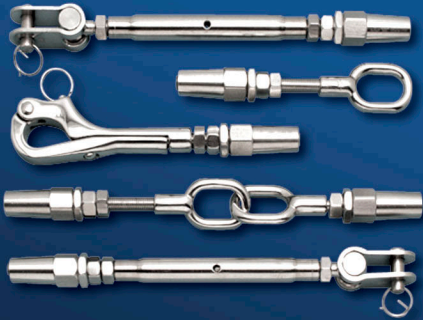

QUICK ATTACH™ Lifelines

WITH GATE

WITHOUT GATE