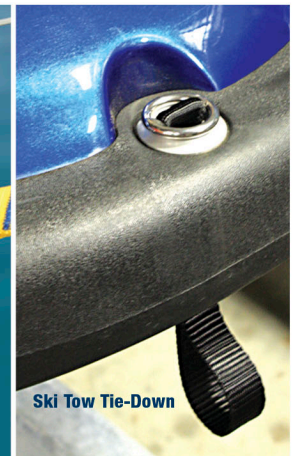

Ski Tow Tie-Down

New Webbing Products

We have added a couple new products to our webbing offerings. The Ski Tow Tie-Down is offered in a variety of colors, including black, white, orange and blue. The overall length is 7", with a 2" loop on one side and a 3/16" ring with a bar on the other side. The primary function of this tie-down is for securing jet skis with bow and transom eyes to a trailer. The Strap-It features 1" black webbing sewn with a loop at each end and has a working load limit of 1,000 lbs. It is offered in lengths of 10", 13" or 16" to make attachment easy for any application. The Strap-It is a webbing product that offers an easy point of attachment or tie-down. This universal webbing product adapts easily to any application, as well as, protects the points of attachment.

UPCOMING EVENTS

SEPTEMBER 11 - 14, 2014

Newport International Boat Show in Newport, RI

OCTOBER 27, 2014

Associated Wire Rope Fabricators Product Information Exhibition in St. Louis, MO

DECEMBER 3 - 5, 2014

International Workboat Show in New Orleans, LA

DECEMBER 4 - 5, 2014

Fastenal Industrial & Construction Employee Expo in Orlando, FL

Suncor Stainless, Inc.
70 Armstrong Road
Plymouth, MA 02360

local (508) 732-9191
fax (508) 732-9798
website: www.suncorstainless.com