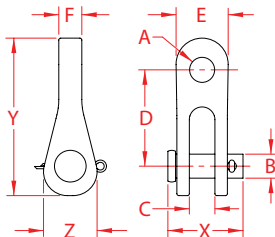

# RIGGING TOGGLE

## BRONZE

Import

Drop Forged

ITEM	A (size)	B	C	D	E	F	X (height)	Y (length)	Z (width)	WLL (lb)	WT (lb)	PACKAGING TYPE	EACH (qty)	INNER (qty)	CARTON (qty)	UPC
S0168-BZ10	3/8"	0.37"	0.40"	1.50"	0.80"	0.37"	1.18"	2.46"	0.83"	1,200	0.17	POLYBAG	1	5	175	791506035473
S0168-BZ16	5/8"	0.63"	0.70"	2.51"	1.37"	0.60"	1.73"	4.05"	1.33"	3,500	0.84	POLYBAG	1	1	25	791506035503

**NOTE:**  
**INCLUDES REMOVABLE CLEVIS PIN.**  
**ALL DIMENSIONS ARE NOMINAL (+/- 3%) AND ARE SUBJECT TO CHANGE WITHOUT NOTICE.**