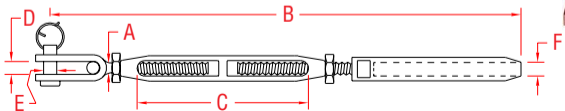

# TURNBUCKLE TOGGLE & SWAGE

**BRONZE BODY & STAINLESS ENDS**

ITEM	A	B	C	D	E	F	WT
	(size)		(adjustment)			(wire)	(lb)
S0789-0703	1/4"	8.37"	3.50"	0.35"	0.23"	1/8"	0.27
S0789-0704	1/4"	8.81"	3.50"	0.35"	0.23"	5/32"	0.28
S0789-0705	1/4"	8.87"	3.50"	0.35"	0.23"	3/16"	0.32
S0789-0904	5/16"	9.25"	3.80"	0.40"	0.31"	5/32"	0.42
S0789-0905	5/16"	9.62"	3.80"	0.40"	0.31"	3/16"	0.44
S0789-1005	3/8"	11.50"	4.40"	0.56"	0.37"	3/16"	0.63
S0789-1007	3/8"	11.50"	4.40"	0.56"	0.37"	1/4"	0.67
S0789-1307	1/2"	13.00"	4.62"	0.63"	0.47"	1/4"	1.48
S0789-1308	1/2"	13.25"	4.62"	0.63"	0.47"	9/32"	1.50
S0789-1309	1/2"	13.75"	4.62"	0.63"	0.47"	5/16"	1.50