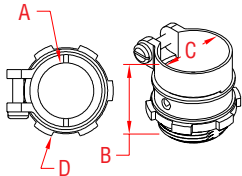

# STRAIGHT CONNECTOR

316 STAINLESS STEEL

ITEM	A	B	C	D	WT
	(size)				(lb)
S0852-0010	3/8"	0.99"	0.60"	0.75"	0.08
S0852-0013	1/2"	1.48"	0.95"	0.75"	0.11
S0852-0020	3/4"	1.59"	1.08"	1.00"	0.18
S0852-0025	1"	1.99"	1.35"	1.25"	0.28
S0852-0032	1-1/4"	2.05"	1.62"	1.50"	0.39