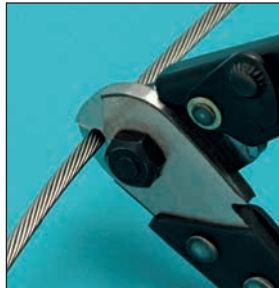

# RAILEASY™ CABLE CUTTER

**ITEM**

**HEAVY-DUTY**  
**C0989-00HD**

**WT**

(lb)

0.75

**NOTE:**  
**HARDENED HEAT TREATED BLADES CUT**  
**5/32" CABLE CLEANLY AND QUICKLY.**