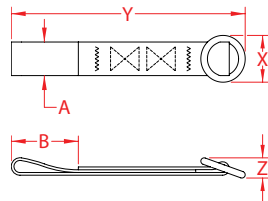

SKI TOW TIE-DOWN

316 STAINLESS STEEL & WEBBING

Import

Wire
Formed

ITEM	COLOR	A	B	X (height)	Y (length)	Z (width)	WT (lb)	PACKAGING TYPE	EACH (qty)	INNER (qty)	CARTON (qty)	UPC
S0238-BK06	BLACK	1"	2.00"	1.38"	7.25"	0.50"	0.08	POLYBAG	1	5	375	791506014416
S0238-BL06	BLUE	1"	2.00"	1.38"	7.25"	0.50"	0.08	POLYBAG	1	10	500	791506014423
S0238-OR06	ORANGE	1"	2.00"	1.38"	7.25"	0.50"	0.11	POLYBAG	1	5	425	791506014430
S0238-WH06	WHITE	1"	2.00"	1.38"	7.25"	0.50"	0.11	POLYBAG	1	10	300	791506014447

NOTE:
DESIGNED FOR SECURING JET SKIS WITH BOW AND TRANSOM EYES TO TRAILER.
INSERT THE WEBBING END THROUGH EYE PROVIDING A LOOP TO CLIP YOUR TIE-DOWNS TO.
SEWN-IN STAINLESS RING SITS FLUSH ON TOP OF EYES.
ALL DIMENSIONS ARE NOMINAL (+/- 3%) AND ARE SUBJECT TO CHANGE WITHOUT NOTICE.