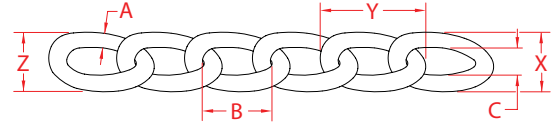

TWIST LINK CHAIN (S8), 304

304 STAINLESS STEEL

Import

Wire
Formed

ITEM	SIZE	A	B	C	WLL (lb)	X (height)	Y (length)	Z (width)	WT (lb/ft)	PACKAGING TYPE	EACH (qty)	INNER (qty)	CARTON (qty)	UPC
S0611-0001	5/64"	0.07"	0.30"	0.13"	150	0.27"	0.44"	0.27"	0.07	POLYBAG	1	1	1000	791506046295
S0611-0001-05	5/64"	0.07"	0.30"	0.13"	150	0.27"	0.44"	0.27"	0.07	POLYBAG	1	1	1000	791506046301
S0611-0001-1000	5/64"	0.07"	0.30"	0.13"	150	0.27"	0.44"	0.27"	0.07	POLYBAG	1	1	1	791506067610
S0611-0002	3/32"	0.09"	0.31"	0.16"	190	0.34"	0.49"	0.34"	0.09	POLYBAG	1	1	1000	791506046318
S0611-0002-03	3/32"	0.09"	0.31"	0.16"	190	0.34"	0.49"	0.34"	0.09	POLYBAG	1	1	1	791506046325
S0611-0002-1000	3/32"	0.09"	0.31"	0.16"	190	0.34"	0.49"	0.34"	0.09	POLYBAG	1	1	1	791506067627
S0611-0003	1/8"	0.11"	0.48"	0.22"	280	0.44"	0.70"	0.44"	0.13	POLYBAG	1	1	1000	791506046332
S0611-0003-02	1/8"	0.11"	0.48"	0.22"	280	0.44"	0.70"	0.44"	0.13	POLYBAG	1	1	1000	791506046349
S0611-0003-1000	1/8"	0.11"	0.48"	0.22"	280	0.44"	0.70"	0.44"	0.13	POLYBAG	1	1	1	791506067634
S0611-M003*	1/8"	0.11"	0.48"	0.22"	280	0.44"	0.70"	0.44"	0.13	POLYBAG	1	1	1000	791506046370
S0611-0004	9/64"	0.14"	0.53"	0.24"	400	0.52"	0.81"	0.52"	0.16	POLYBAG	1	1	1000	791506046356
S0611-0004-500	9/64"	0.14"	0.53"	0.24"	400	0.52"	0.81"	0.52"	0.16	POLYBAG	1	1	1	791506067641
S0611-0005	5/32"	0.15"	0.59"	0.26"	550	0.56"	0.89"	0.56"	0.20	POLYBAG	1	1	1000	791506046363
S0611-0005-500	5/32"	0.15"	0.59"	0.26"	550	0.56"	0.89"	0.56"	0.20	POLYBAG	1	1	1	791506067658

NOTE:

IDEAL FOR DECORATIVE APPLICATIONS, SWINGS, ANIMAL CONTROL, WALLETTS AND ACCESSORIES.

MEETS THE REQUIREMENTS OF: MIL-DTL-32655 (*EXCLUDING S0611-M003). WE IMPORT A 1/8" CHAIN (S0611-M003) FOR USE IN DAIRY APPLICATIONS.

ALL DIMENSIONS ARE NOMINAL (+/- 3%) AND ARE SUBJECT TO CHANGE WITHOUT NOTICE.