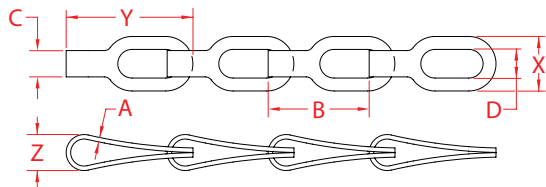

SAFETY CHAIN, 302

302 STAINLESS STEEL

Made in
USA

Wire
Formed

ITEM	SIZE	A	B	C	D	WLL (lb)	X (height)	Y (length)	Z (width)	WT (lb/100')	PACKAGING TYPE	EACH (qty)	INNER (qty)	CARTON (qty)	UPC
S0641-0001	1/0	0.025"	0.50"	0.10"	0.12"	75	0.24"	0.62"	0.17"	2.70	POLYBAG	1	1	100	791506046486
S0641-0002	2/0	0.025"	0.43"	0.11"	0.12"	50	0.24"	0.55"	0.17"	1.95	POLYBAG	1	1	100	791506046493

NOTE:

SOLD IN 100 FOOT LENGTHS ONLY. ATTACH CHAIN TO CAPS, LIDS, PINS OR ANY OTHER ITEM THAT COULD BE LOST OR FALL OVERBOARD.

WT/HD. = WEIGHT PER HUNDRED FEET.

ALL DIMENSIONS ARE NOMINAL (+/- 3%) AND ARE SUBJECT TO CHANGE WITHOUT NOTICE.