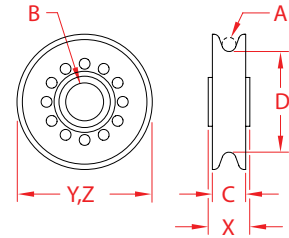

LoLOAD WIRE ROPE SHEAVE, BUSHING

316 STAINLESS STEEL / BRONZE

Import

Precision
Cast

Suncor
Exclusive

New
Product

ITEM	A (wire size)	B	C	D	X (height)	Y (length)	Z (width)	SPACER (part #)	WLL (lb)	WT (lb)
S0416-0507*	3/16"	0.25"	0.51"	1.50"	0.59"	2.00"	2.00"	P0414-SPC02	1,000	0.21
S0416-0510	3/16"	0.38"	0.51"	1.50"	0.56"	2.00"	2.00"	N/A	1,000	0.20
S0416-0710*	1/4"	0.38"	0.63"	1.90"	0.71"	2.50"	2.50"	P0414-SPC03	1,500	0.50
S0416-0713*	1/4"	0.50"	0.63"	1.90"	0.71"	2.50"	2.50"	P0414-SPC07	1,500	0.48
S0416-0716	1/4"	0.63"	0.63"	1.90"	0.69"	2.50"	2.50"	N/A	1,500	0.46
S0416-0813*	5/16"	0.50"	0.77"	2.33"	0.86"	3.13"	3.13"	P0414-SPC04	2,000	0.83
S0416-0816*	5/16"	0.63"	0.77"	2.33"	0.86"	3.13"	3.13"	P0414-SPC10	2,000	0.80
S0416-0820*	5/16"	0.75"	0.77"	2.33"	0.86"	3.13"	3.13"	P0414-SPC09	2,000	0.77
S0416-0822	5/16"	0.88"	0.77"	2.33"	0.84"	3.13"	3.13"	N/A	2,000	0.73
S0416-1013*	3/8"	0.50"	0.77"	3.04"	0.86"	4.00"	4.00"	P0414-SPC04	3,000	1.25
S0416-1016*	3/8"	0.63"	0.77"	3.04"	0.86"	4.00"	4.00"	P0414-SPC10	3,000	1.22
S0416-1020*	3/8"	0.75"	0.77"	3.04"	0.86"	4.00"	4.00"	P0414-SPC09	3,000	1.19
S0416-1022	3/8"	0.88"	0.77"	3.04"	0.84"	4.00"	4.00"	N/A	3,000	1.15

***INCLUDES SPACER**

NOTE: ALL DIMENSIONS ARE NOMINAL (+/- 3%) AND ARE SUBJECT TO CHANGE WITHOUT NOTICE.