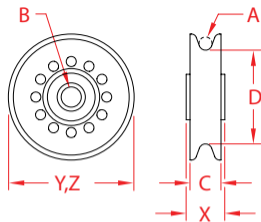

LoLOAD WIRE ROPE SHEAVE, BEARING

316 STAINLESS STEEL

Import

Precision
Cast

Suncor
Exclusive

New
Product

ITEM	A (wire size)	B	C	D	X (height)	Y (length)	Z (width)	WLL (lb)	WT (lb)
S0417-0507	3/16"	0.25"	0.51"	1.50"	0.59"	2.00"	2.00"	1,000	0.24
S0417-0710	1/4"	0.38"	0.63"	1.90"	0.71"	2.50"	2.50"	1,500	0.47
S0417-0813	5/16"	0.50"	0.77"	2.33"	0.86"	3.13"	3.13"	2,000	0.76
S0417-1013	3/8"	0.50"	0.77"	3.04"	0.86"	4.00"	4.00"	3,000	1.18

NOTE:

ALL DIMENSIONS ARE NOMINAL (+/- 3%) AND ARE SUBJECT TO CHANGE WITHOUT NOTICE.