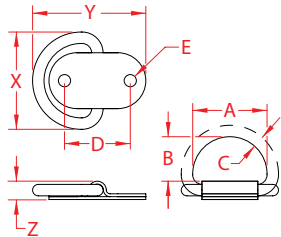

FOLDING PAD EYE

316 STAINLESS STEEL

Import

Stamped

Suncor
Exclusive

ITEM	A	B	C	D	E	FASTENER	X (height)	Y (length)	Z (width)	WLL (lb)	WT (lb)	PACKAGING TYPE	EACH (qty)	INNER (qty)	CARTON (qty)	UPC
S3711-0007	1.52"	0.95"	0.23"	1.35"	0.21"	#14	2.03"	2.35"	0.38"	210	0.13	POLYBAG	1	50	250	791506057628
S3711-0008	1.72"	1.04"	0.31"	1.48"	0.31"	#14	2.40"	2.88"	0.48"	400	0.24	POLYBAG	1	50	100	791506057635

NOTE:
ALL DIMENSIONS ARE NOMINAL (+/- 3%) AND ARE SUBJECT TO CHANGE WITHOUT NOTICE.