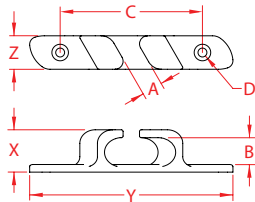

## 316 STAINLESS STEEL

Import

Precision  
Cast

S3304-0000

S3306-0000

ITEM	A	B	C	D	FASTENER	X (height)	Y (length)	Z (width)	WT (lb)	PACKAGING TYPE	EACH (qty)	INNER (qty)	CARTON (qty)	UPC
S3304-0000	0.49"	0.59"	3.30"	0.17"	#10 Screws	1.00"	4.75"	0.77"	0.52	POLYBAG	1	1	50	791506056294
S3306-0000	1.07"	1.02"	4.78"	0.25"	1/4" Scews	1.37"	6.00"	0.97"	1.04	POLYBAG	1	1	25	791506056300

**NOTE:**

**SOLD AS A PAIR: ONE PORT, ONE STARBOARD. EDGES ARE POLISHED AND ROUNDED TO PREVENT CHAFE OF LINES. PROFILES MAY VARY. ALL DIMENSIONS ARE NOMINAL (+/- 3%) AND ARE SUBJECT TO CHANGE WITHOUT NOTICE.**