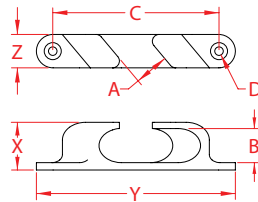

## 316 STAINLESS STEEL

Import

Precision  
Cast

S3304-0000

S3306-0000

ITEM	A	B	C	D	FASTENER	X (height)	Y (length)	Z (width)	WT (lb)	PACKAGING TYPE	EACH (qty)	INNER (qty)	CARTON (qty)	UPC
S3304-0000	0.49"	0.59"	3.30"	0.17"	#10 Screws	1.00"	4.75"	0.77"	0.52	POLYBAG	1	1	50	791506056294
S3306-0000	1.07"	1.02"	4.78"	0.25"	1/4" Scews	1.37"	6.00"	0.97"	1.04	POLYBAG	1	1	25	791506056300

**NOTE:**

**SOLD AS A PAIR: ONE PORT, ONE STARBOARD. EDGES ARE POLISHED AND ROUNDED TO PREVENT CHAFE OF LINES. PROFILES MAY VARY. ALL DIMENSIONS ARE NOMINAL (+/- 3%) AND ARE SUBJECT TO CHANGE WITHOUT NOTICE.**