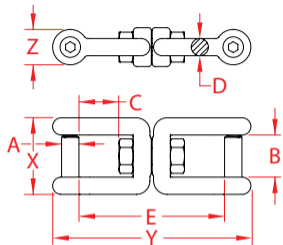

JAW AND JAW SWIVEL WITH NO SNAG PINS

316 STAINLESS STEEL

Import

Precision
Cast

ITEM	A	B	C	D	E	X (height)	Y (length)	Z (width)	WLL (lb)	WT (lb)	PACKAGING TYPE	EACH (qty)	INNER (qty)	CARTON (qty)	UPC
S0156-NS06	1/4"	0.50"	0.45"	0.23"	1.82"	0.95"	2.52"	0.45"	600	0.13	POLYBAG	1	5	200	791506064039

NOTE:
ALL DIMENSIONS ARE NOMINAL (+/- 3%) AND ARE SUBJECT TO CHANGE WITHOUT NOTICE.