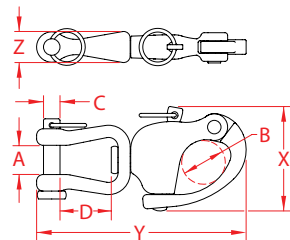

JAW SWIVEL SNAP SHACKLE

316 STAINLESS STEEL

Import

Precision
Cast

ITEM	A	B	C	D	X (height)	Y (length)	Z (width)	WLL (lb)	WT (lb)	PACKAGING TYPE	EACH (qty)	INNER (qty)	CARTON (qty)	UPC
S0171-0001	0.52"	0.57"	0.23"	0.55"	1.48"	2.81"	0.46"	1,000	0.16	POLYBAG	1	25	250	791506035671
S0171-0002	0.54"	0.75"	0.31"	0.76"	1.95"	3.63"	0.56"	1,500	0.34	POLYBAG	1	10	100	791506035688
S0171-0003	0.82"	1.05"	0.38"	1.19"	2.47"	5.22"	0.79"	2,000	0.81	POLYBAG	1	5	50	791506035695

NOTE:
REMOVABLE CLEVIS PIN.
ALL DIMENSIONS ARE NOMINAL (+/- 3%) AND ARE SUBJECT TO CHANGE WITHOUT NOTICE.