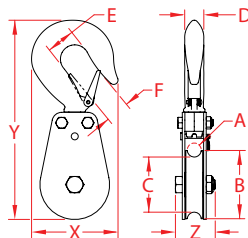

SWIVEL HOOK BLOCK - ROPE

316 STAINLESS STEEL

Import

Precision
Cast

Stamped

Drop
Forged

Suncor
Exclusive

New
Product

ITEM	A (rope size)	B (sheave dia.)	C	D	E	F	X (height)	Y (length)	Z (width)	WLL (lb)	WT (lb)	PACKAGING TYPE	EACH (qty)	INNER (qty)	CARTON (qty)	UPC
BRONZE BUSHING																
S0429-12050-HK1	7/16"	2.00"	1.65"	0.59"	1.06"	0.83"	2.95"	6.31"	1.15"	1,000	1.14	POLYBAG	1	1	1	791506090861
S0429-13063-HK1	1/2"	2.50"	2.05"	0.65"	1.13"	0.89"	3.13"	7.23"	1.48"	1,500	1.90	POLYBAG	1	1	1	791506090915
S0429-16079-HK1	5/8"	3.13"	2.53"	0.88"	1.31"	1.08"	3.96"	8.68"	1.80"	3,000	3.36	POLYBAG	1	1	1	791506090960
S0429-20095-HK1	3/4"	3.75"	3.02"	1.00"	1.58"	1.36"	4.54"	10.72"	2.20"	4,000	6.06	POLYBAG	1	1	1	791506091011
STAINLESS BEARING																
S0430-12050-HK1	7/16"	2.00"	1.65"	0.59"	1.06"	0.83"	2.95"	6.31"	1.15"	1,000	1.19	POLYBAG	1	1	1	791506091103
S0430-13063-HK1	1/2"	2.50"	2.05"	0.65"	1.13"	0.89"	3.13"	7.23"	1.48"	1,500	1.85	POLYBAG	1	1	1	791506091158
S0430-16079-HK1	5/8"	3.13"	2.53"	0.88"	1.31"	1.08"	3.96"	8.68"	1.80"	3,000	3.30	POLYBAG	1	1	1	791506091202
S0430-20095-HK1	3/4"	3.75"	3.02"	1.00"	1.58"	1.36"	4.54"	10.72"	2.20"	4,000	5.96	POLYBAG	1	1	1	791506091257

NOTE:

MEETS B30.26 SPECIFICATIONS.

ALL DIMENSIONS ARE NOMINAL (+/- 3%) AND ARE SUBJECT TO CHANGE WITHOUT NOTICE.