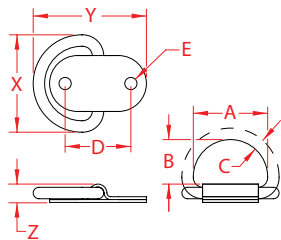

FOLDING PAD EYE

316 STAINLESS STEEL

Import

Stamped

Suncor
Exclusive

ITEM	A	B	C	D	E	FASTENER	X (height)	Y (length)	Z (width)	WLL (lb)	WT (lb)	PACKAGING TYPE	EACH (qty)	INNER (qty)	CARTON (qty)	UPC
S3711-0007	1.52"	0.95"	0.23"	1.35"	0.25"	#14	2.03"	2.35"	0.38"	210	0.13	POLYBAG	1	50	250	791506057628
S3711-0008	1.72"	1.04"	0.31"	1.48"	0.31"	#14	2.40"	2.88"	0.48"	400	0.24	POLYBAG	1	50	100	791506057635

NOTE:

ALL DIMENSIONS ARE NOMINAL (+/- 3%) AND ARE SUBJECT TO CHANGE WITHOUT NOTICE.