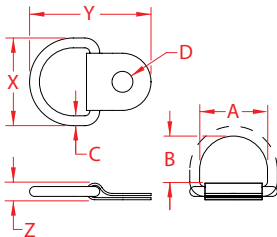

# FOLDING PAD EYE

## 316 STAINLESS STEEL

Import

Stamped

Suncor  
Exclusive

ITEM	A	B	C	D	FASTENER	X (height)	Y (length)	Z (width)	WLL (lb)	WT (lb)	PACKAGING TYPE	EACH (qty)	INNER (qty)	CARTON (qty)	UPC
S3711-0003	0.82"	0.55"	0.13"	0.26"	#14	1.10"	1.46"	0.24"	50	0.02	POLYBAG	1	100	2500	791506057611

**NOTE:**  
**ALL DIMENSIONS ARE NOMINAL (+/- 3%) AND ARE SUBJECT TO CHANGE WITHOUT NOTICE.**