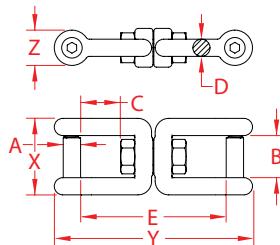

JAW AND JAW SWIVEL WITH NO SNAG PINS

316 STAINLESS STEEL

Import

Precision
Cast

ITEM	A	B	C	D	E	X (height)	Y (length)	Z (width)	WLL (lb)	WT (lb)	PACKAGING TYPE	EACH (qty)	INNER (qty)	CARTON (qty)	UPC
S0156-NS06	1/4"	0.50"	0.45"	0.23"	1.82"	0.95"	2.52"	0.45"	600	0.13	POLYBAG	1	5	200	791506064039
S0156-NS10	3/8"	0.83"	0.85"	0.37"	3.14"	1.60"	4.28"	0.77"	1,540	0.57	POLYBAG	1	5	50	791506034315

NOTE:
ALL DIMENSIONS ARE NOMINAL (+/- 3%) AND ARE SUBJECT TO CHANGE WITHOUT NOTICE.