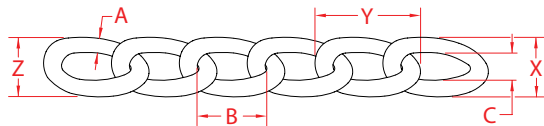

TWIST LINK CHAIN (S8), 304

304 STAINLESS STEEL

Import

Wire
Formed

ITEM	SIZE	A	B	C	LENGTH (each)	WLL (lb)	X (height)	Y (length)	Z (width)	WT (lb/ft)	PACKAGING TYPE	EACH (qty)	INNER (qty)	CARTON (qty)	UPC
S0611-0001	5/64"	0.07"	0.30"	0.13"	1 ft.	150	0.27"	0.44"	0.27"	0.07	POLYBAG	1	1	1000	791506046295
S0611-0001-1000	5/64"	0.07"	0.30"	0.13"	1,000 ft.	150	0.27"	0.44"	0.27"	0.07	POLYBAG	1	1	1	791506067610
S0611-0002	3/32"	0.09"	0.31"	0.16"	1 ft.	190	0.34"	0.49"	0.34"	0.09	POLYBAG	1	1	1000	791506046318
S0611-0002-1000	3/32"	0.09"	0.31"	0.16"	1,000 ft.	190	0.34"	0.49"	0.34"	0.09	POLYBAG	1	1	1	791506067627
S0611-0003	1/8"	0.11"	0.48"	0.22"	1 ft.	280	0.44"	0.70"	0.44"	0.13	POLYBAG	1	1	1000	791506046332
S0611-0003-1000	1/8"	0.11"	0.48"	0.22"	1,000 ft.	280	0.44"	0.70"	0.44"	0.13	POLYBAG	1	1	1	791506067634
S0611-M003*	1/8"	0.11"	0.48"	0.22"	1 ft.	280	0.44"	0.70"	0.44"	0.13	POLYBAG	1	1	1000	791506046370
S0611-0004	9/64"	0.14"	0.53"	0.24"	1 ft.	400	0.52"	0.81"	0.52"	0.16	POLYBAG	1	1	500	791506046356
S0611-0004-500	9/64"	0.14"	0.53"	0.24"	500 ft.	400	0.52"	0.81"	0.52"	0.16	POLYBAG	1	1	1	791506067641
S0611-0005	5/32"	0.15"	0.59"	0.26"	1 ft.	550	0.56"	0.89"	0.56"	0.20	POLYBAG	1	1	500	791506046363
S0611-0005-500	5/32"	0.15"	0.59"	0.26"	500 ft.	550	0.56"	0.89"	0.56"	0.20	POLYBAG	1	1	1	791506067658

NOTE:

IDEAL FOR DECORATIVE APPLICATIONS, SWINGS, ANIMAL CONTROL, WALLETS AND ACCESSORIES.

MEETS THE REQUIREMENTS OF: MIL-DTL-32655 (*EXCLUDING S0611-M003). WE IMPORT A 1/8" CHAIN (S0611-M003) FOR USE IN DAIRY APPLICATIONS.

ALL DIMENSIONS ARE NOMINAL (+/- 3%) AND ARE SUBJECT TO CHANGE WITHOUT NOTICE.