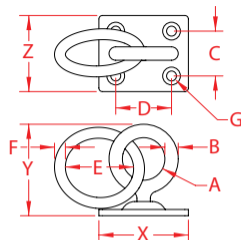

SWIVEL PAD EYE W/ RING

304 STAINLESS STEEL

Import

Stamped

Wire
Formed

ITEM	A	B	C	D	E	F	G	FASTENER	X (height)	Y (length)	Z (width)	WLL (lb)	WT (lb)	PACKAGING TYPE	EACH (qty)	INNER (qty)	CARTON (qty)	UPC
S3714-R005	0.60"	0.19"	0.72"	0.89"	1.21"	0.19"	0.17"	#8	1.34"	1.30"	1.18"	200	0.10	POLYBAG	1	10	200	791506057710
S3714-R006	0.75"	0.25"	0.78"	1.02"	1.61"	0.25"	0.17"	#8	1.58"	1.58"	1.34"	300	0.18	POLYBAG	1	10	100	791506057727
S3714-R008	0.76"	0.31"	0.99"	1.38"	1.98"	0.31"	0.21"	#10	1.97"	1.72"	1.58"	480	0.32	POLYBAG	1	1	50	791506057734

NOTE:

RING WITH LARGER RING ROTATES 360 DEGREES. MOUNTING HOLES ARE 5/32" EXCEPT FOR S3714-R008, WHICH HAS 3/16" MOUNTING HOLES. SCREWS NOT INCLUDED. ALL DIMENSIONS ARE NOMINAL (+/- 3%) AND ARE SUBJECT TO CHANGE WITHOUT NOTICE.