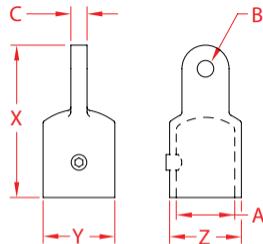

HEAVY TOP CAP

316 STAINLESS STEEL

Import

Precision
Cast

ITEM	A (size)	B	C	X (height)	Y (length)	Z (width)	WT (lb)	PACKAGING TYPE	EACH (qty)	INNER (qty)	CARTON (qty)	UPC
S3680-1001	1"	0.32"	0.35"	2.40"	1.30"	1.30"	0.30	POLYBAG	1	5	100	791506057048

NOTE:

ALL DIMENSIONS ARE NOMINAL (+/- 3%) AND ARE SUBJECT TO CHANGE WITHOUT NOTICE.