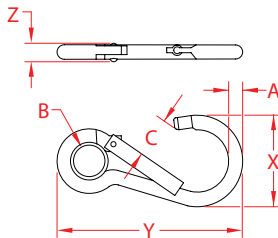

SPRING CLIP - SPECIAL GATE

316 STAINLESS STEEL

Import

Wire
Formed

Load
Rated

ITEM	A	B	C	X (height)	Y (length)	Z (width)	WLL (lb)	WT (lb)	PACKAGING TYPE	EACH (qty)	INNER (qty)	CARTON (qty)	UPC
WITH EYELET													
S0143-0080	5/16"	0.39"	0.54"	1.52"	3.18"	0.31"	500	0.15	POLYBAG	1	10	250	791506033431
S0143-0100	3/8"	0.45"	0.62"	1.94"	4.00"	0.38"	700	0.29	POLYBAG	1	5	100	791506033448
S0143-0120	7/16"	0.58"	0.85"	2.25"	4.75"	0.42"	1,000	0.42	POLYBAG	1	1	75	791506033455

NOTE:

**EACH CLIP IS PROOF TESTED AND STAMPED WITH THE BREAK LOAD IN KILOGRAMS. CONVERSION: KG X 2.2 = LB.
ALL DIMENSIONS ARE NOMINAL (+/- 3%) AND ARE SUBJECT TO CHANGE WITHOUT NOTICE.**