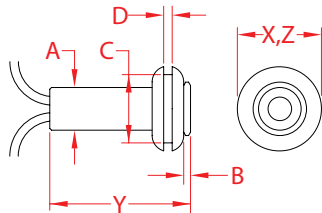

MICRO STAR™, 24V

316 STAINLESS STEEL HOUSING

Import

Precision
Machined

Suncor
Exclusive

ITEM	A	B	C	D	COLOR	X (height)	Y (length)	Z (width)	WT (lb)	PACKAGING TYPE	EACH (qty)	INNER (qty)	CARTON (qty)	UPC
S0802-0000	0.25"	0.04"	0.38"	0.05"	WHITE	0.50"	0.825"	0.50"	0.01	CARD	1	10	300	791506052821
S0802-000R	0.25"	0.04"	0.38"	0.05"	RED	0.50"	0.825"	0.50"	0.01	POLYBAG	1	10	300	791506052838
S0802-000Y	0.25"	0.04"	0.38"	0.05"	YELLOW	0.50"	0.825"	0.50"	0.01	POLYBAG	1	25	3000	791506052845

NOTE:
SMALLEST SELF CONTAINED LED ON THE MARKET, ONLY NEEDS 1/4" BORE FOR HOUSING OR 3/8" IF USED WITH GROMMET.
MICRO STAR™ SITS FLUSH IN RECESSED AREA. WATERPROOF.
ALL DIMENSIONS ARE NOMINAL (+/- 3%) AND ARE SUBJECT TO CHANGE WITHOUT NOTICE.