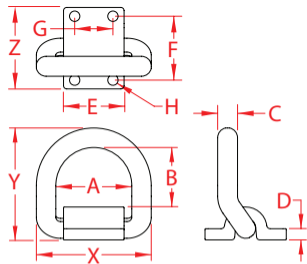

# LASHING RING, BENT - "BOLT-ON"

## 316 STAINLESS STEEL

Import

Drop Forged

New Product

ITEM	SIZE	A	B	C	D	E	F	G	H	X (height)	Y (length)	Z (width)	WLL (lb)	WT (lb)	PACKAGING TYPE	EACH (qty)	INNER (qty)	CARTON (qty)	UPC
S3723-BN13	1/2"	2.34"	1.97"	0.52"	0.28"	1.95"	2.00"	1.25"	0.34"	3.38"	3.38"	2.63"	3,000	1.16	POLYBAG	1	1	25	791506097136
S3723-BN16	5/8"	2.94"	2.41"	0.70"	0.33"	2.38"	2.10"	1.50"	0.41"	4.34"	4.21"	2.75"	4,500	2.25	POLYBAG	1	1	20	791506097143
S3723-BN20	3/4"	2.98"	2.33"	0.76"	0.45"	2.38"	2.53"	1.50"	0.41"	4.51"	4.38"	3.19"	6,500	3.00	POLYBAG	1	1	10	791506097150
S3723-BN25	1"	3.00"	2.28"	1.02"	0.50"	2.50"	3.25"	1.50"	0.53"	5.03"	4.92"	4.25"	8,500	5.27	POLYBAG	1	1	5	791506097167

**NOTE:**  
**ALL DIMENSIONS ARE NOMINAL (+/- 3%) AND ARE SUBJECT TO CHANGE WITHOUT NOTICE.**