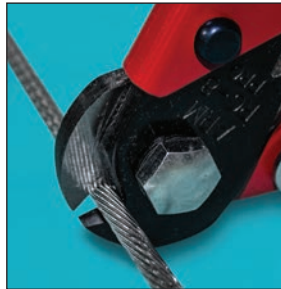

RAILEASY™ CABLE CUTTER

ITEM

HEAVY-DUTY
C0989-00HD

WT

(lb)

0.75

NOTE:
HARDENED HEAT TREATED BLADES CUT
5/32" CABLE CLEANLY AND QUICKLY.