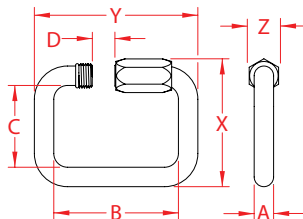

# SQUARE QUICK LINK

## 316 STAINLESS STEEL

Import

Wire  
Formed

ITEM	A (size)	B	C	D	X (height)	Y (length)	Z (width)	WLL (lb)	WT (lb)	PACKAGING TYPE	EACH (qty)	INNER (qty)	CARTON (qty)	UPC
S0160-SQ03	1/8"	1.08"	0.88"	0.19"	1.24"	1.36"	0.27"	330	0.02	POLYBAG	1	10	500	791506034902
S0160-SQ04	5/32"	1.23"	0.98"	0.22"	1.30"	1.55"	0.31"	440	0.03	POLYBAG	1	10	400	791506034919
S0160-SQ05	3/16"	1.47"	1.09"	0.25"	1.55"	1.89"	0.35"	710	0.06	POLYBAG	1	10	400	791506034926
S0160-SQ06	1/4"	1.69"	1.22"	0.30"	1.70"	2.15"	0.42"	990	0.09	POLYBAG	1	10	300	791506034933
S0160-SQ07	9/32"	1.95"	1.34"	0.34"	1.90"	2.52"	0.47"	1,300	0.13	POLYBAG	1	10	150	791506034940
S0160-SQ08	5/16"	2.17"	1.45"	0.41"	2.23"	2.81"	0.54"	1,600	0.20	POLYBAG	1	10	100	791506034957
S0160-SQ09	3/8"	2.36"	1.58"	0.44"	2.28"	3.13"	0.58"	2,100	0.27	POLYBAG	1	10	100	791506034964
S0160-SQ10	7/16"	2.70"	1.69"	0.47"	2.68"	3.50"	0.65"	2,700	0.38	POLYBAG	1	1	50	791506034971
S0160-SQ12	1/2"	3.08"	1.97"	0.59"	3.02"	4.03"	0.70"	3,800	0.58	POLYBAG	1	1	50	791506034988
S0160-SQ14	9/16"	3.50"	2.25"	0.67"	3.36"	4.70"	0.86"	5,400	0.96	POLYBAG	1	1	25	791506034995
S0160-SQ16	5/8"	4.06"	2.52"	0.75"	4.14"	5.30"	1.03"	6,900	1.50	POLYBAG	1	1	10	791506035008

**NOTE:**  
**ALL DIMENSIONS ARE NOMINAL (+/- 3%) AND ARE SUBJECT TO CHANGE WITHOUT NOTICE.**