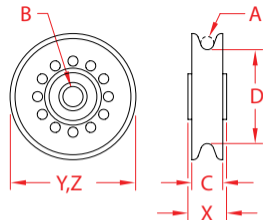

LoLOAD WIRE ROPE SHEAVE, BEARING

316 STAINLESS STEEL

Import

Precision
Cast

Suncor
Exclusive

New
Product

ITEM	A (wire size)	B	C	D	X (height)	Y (length)	Z (width)	WLL (lb)	WT (lb)
S0417-0507	3/16"	0.25"	0.51"	1.50"	0.59"	2.00"	2.00"	1,000	0.24
S0417-0710	1/4"	0.38"	0.63"	1.90"	0.71"	2.50"	2.50"	1,500	0.47
S0417-0813	5/16"	0.50"	0.77"	2.33"	0.86"	3.13"	3.13"	2,000	0.76
S0417-1013	3/8"	0.50"	0.77"	3.04"	0.86"	4.00"	4.00"	3,000	1.18

NOTE:
ALL DIMENSIONS ARE NOMINAL (+/- 3%) AND ARE SUBJECT TO CHANGE WITHOUT NOTICE.